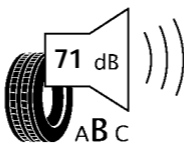

BRIDGESTONE

POTENZA

RE031

235/55 R18

99V

ENERGY

BRIDGESTONE

77814

235/55 R18 99V

C1

D

D

2020/740